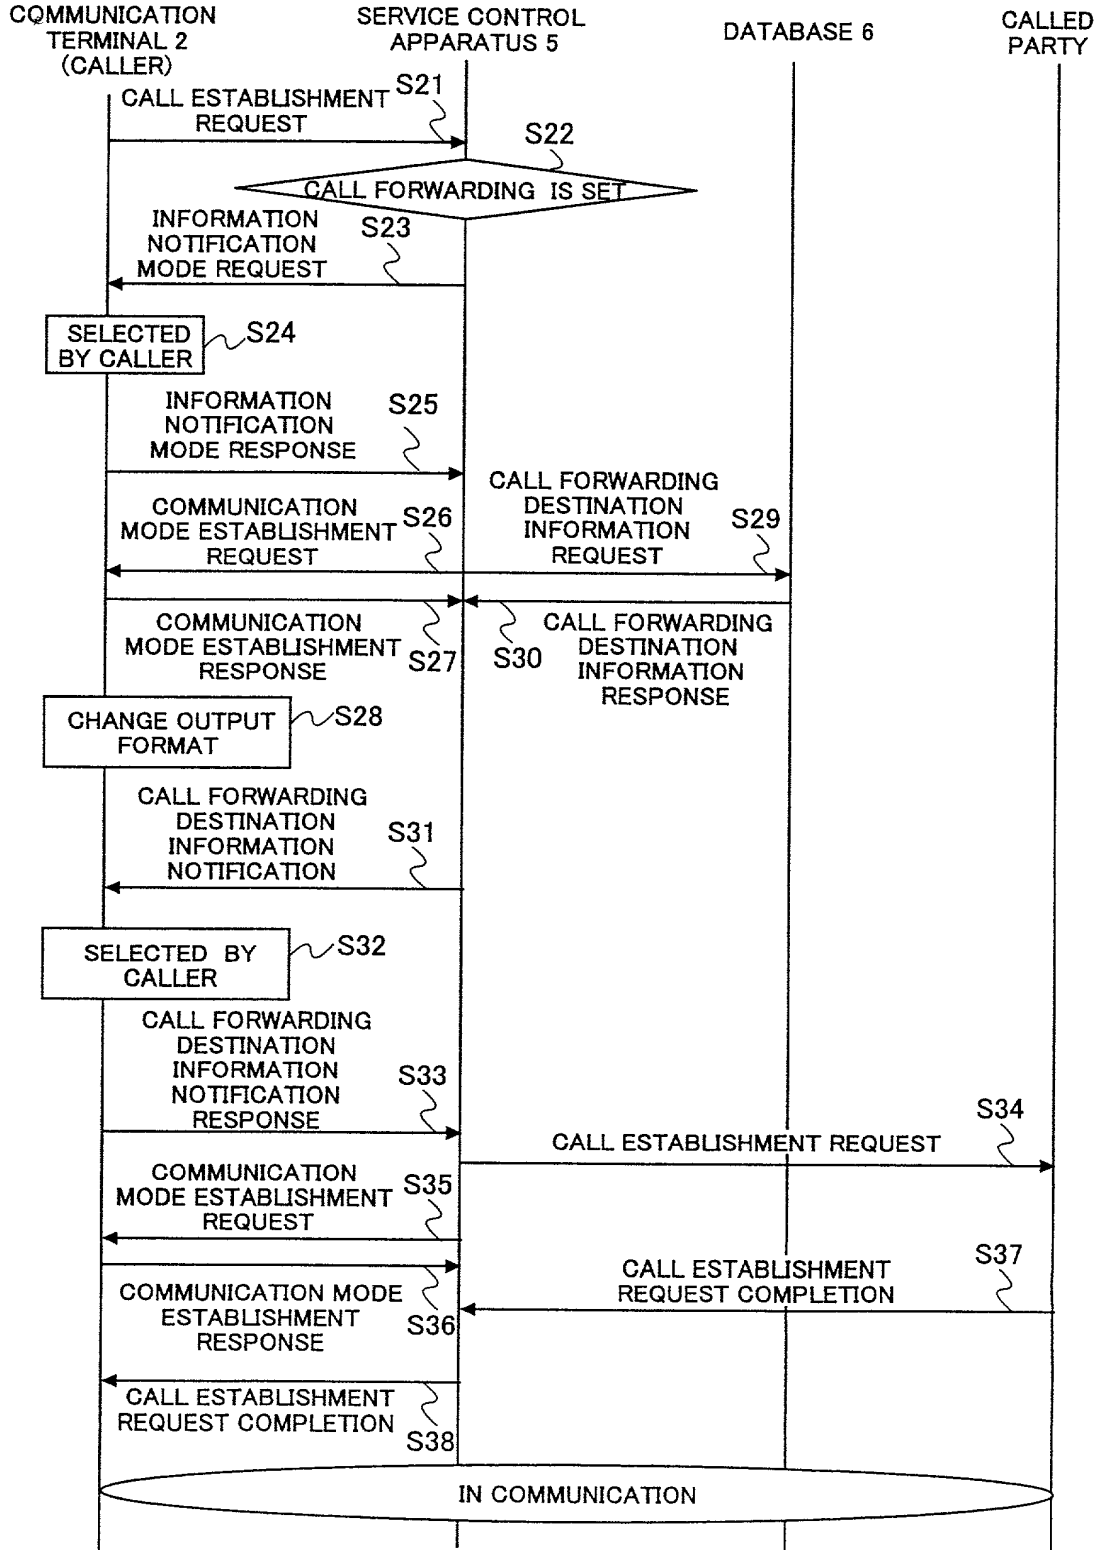

FIG.1

FIG. 2

FIG.3

SUBSCRIBER NUMBER: 090-XXX-XXXX		INCOMING CALL FORWARDING IS SET	
	SERVICE MODES	FORWARDING DESTINATION	STATE
1	VOICE	0468-YY-YYYY	ON
2	VOICE	0468-YY-ZZZZ	ON
3	TV PHONE	090-AAAA-AAAA	ON
4	E-MAIL	<u>Abcd@xxx.yyy.com</u>	ON
5	Fax	0468-ZZ-YYYY	OFF
6	PHONE ANSWERING	PHONE ANSWERING CENTER	ON
7	CHAT (CHARACTER)	DESTINATION NW+IP ADDRESS	OFF

Sheet = 0333360

FIG.4

T0911 05423560

FIG.5